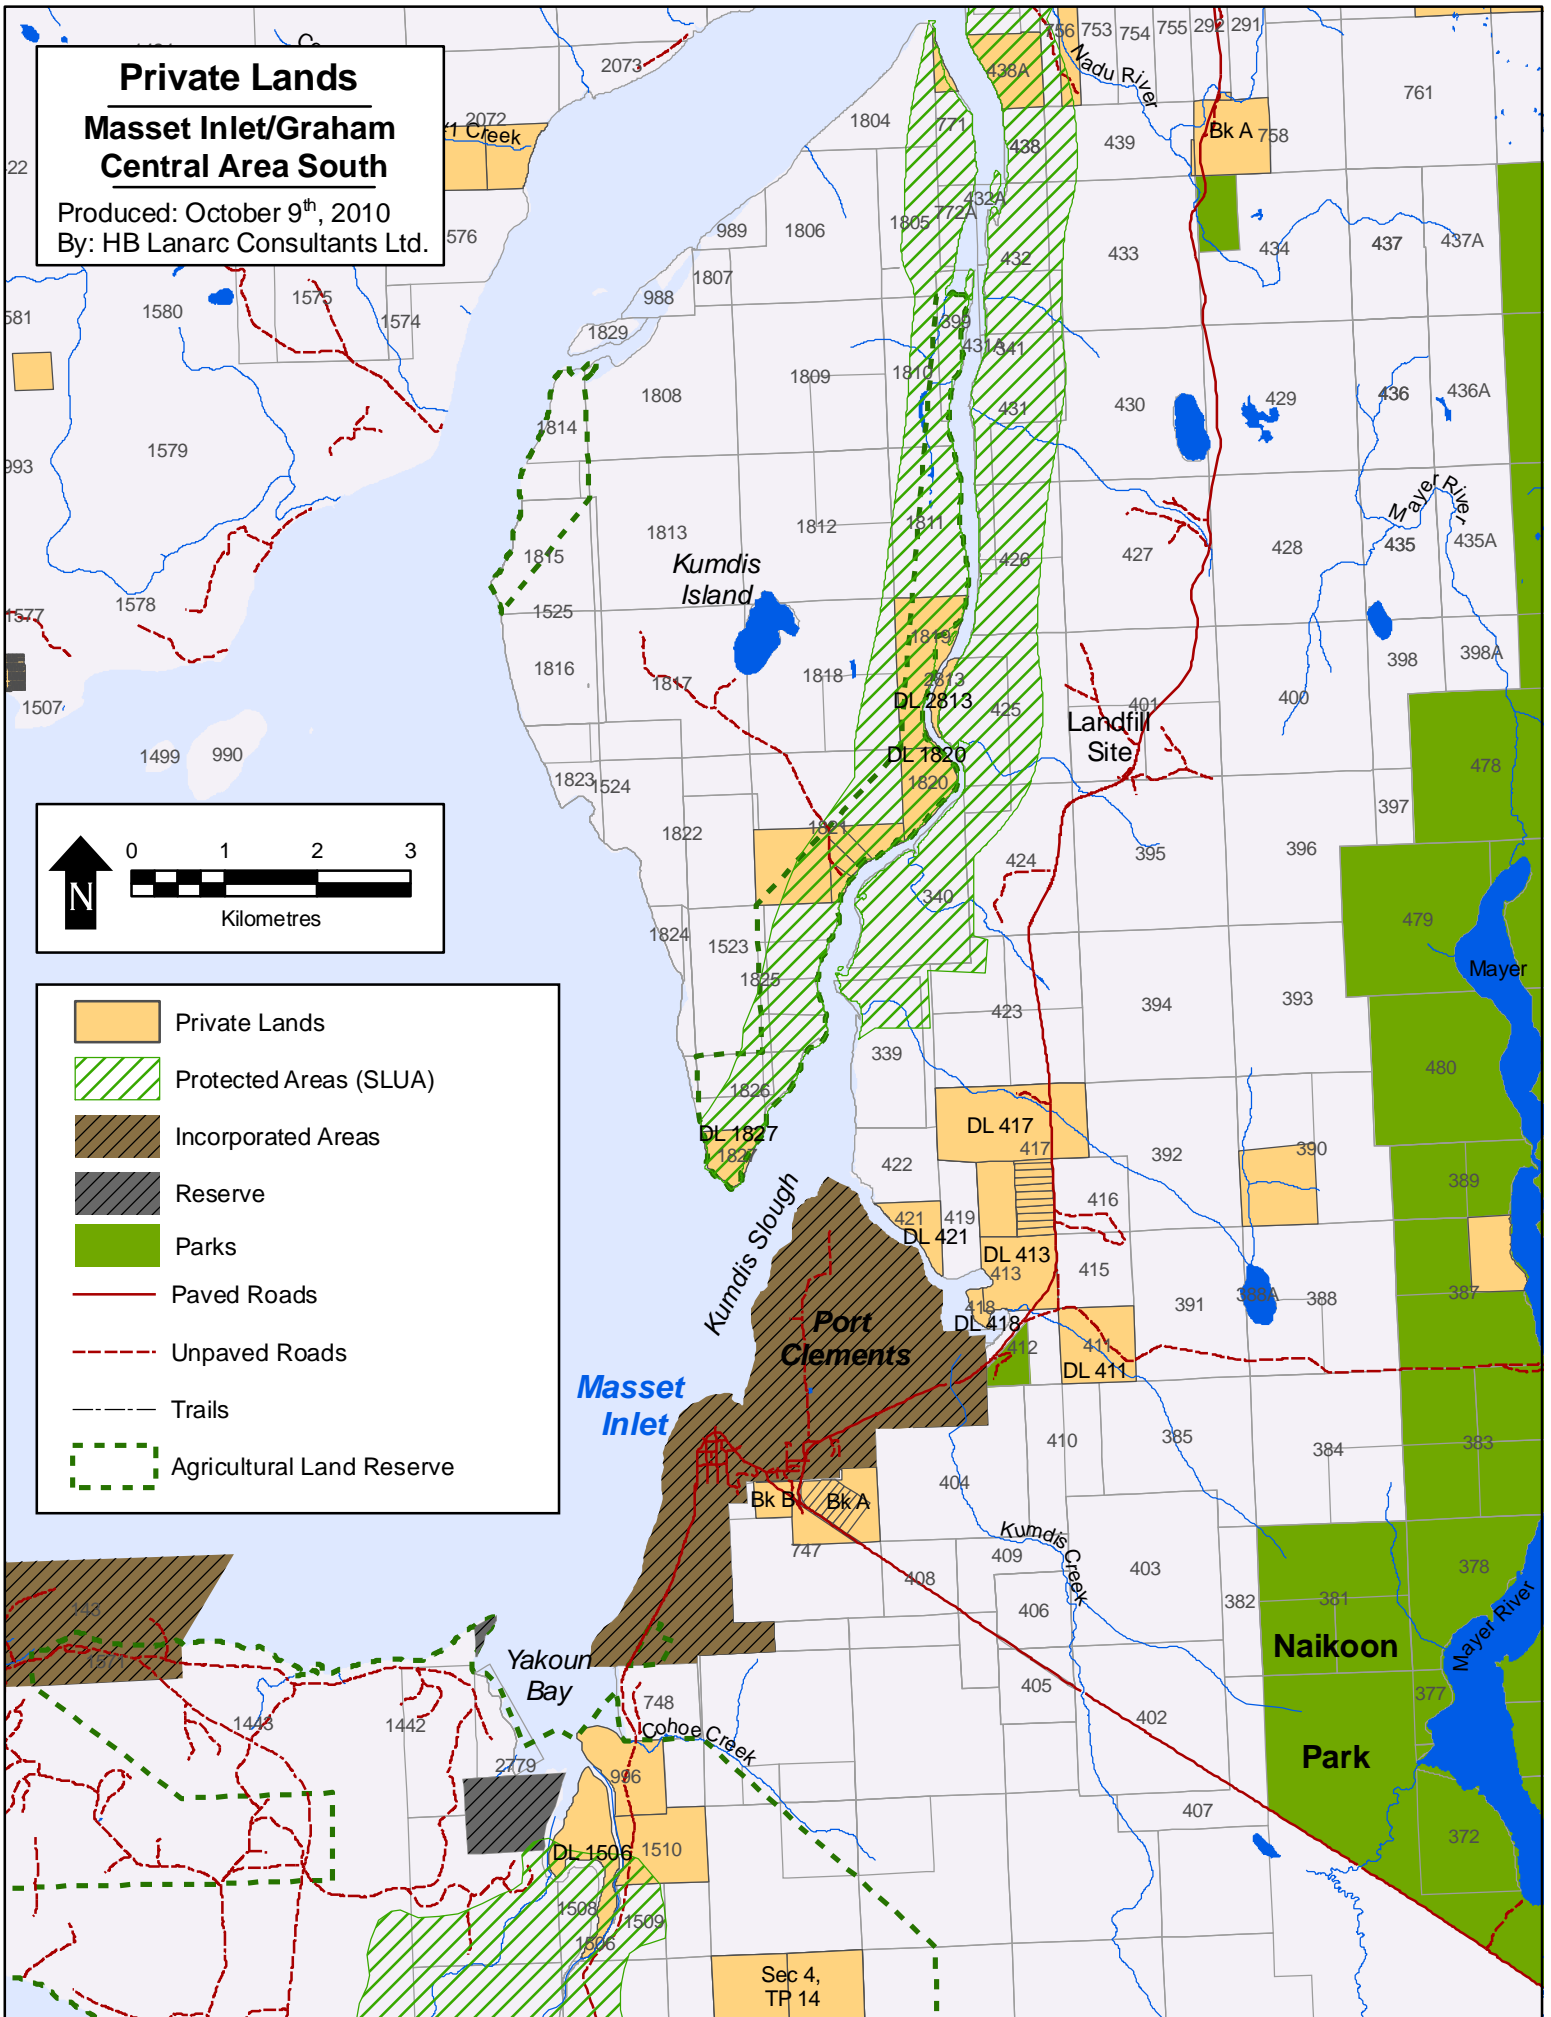

Private Lands

Masset Inlet/Graham Central Area South

Produced: October 9th, 2010
By: HB Lanarc Consultants Ltd.

- Private Lands
- Protected Areas (SLUA)
- Incorporated Areas
- Reserve
- Parks
- Paved Roads
- Unpaved Roads
- Trails
- Agricultural Land Reserve