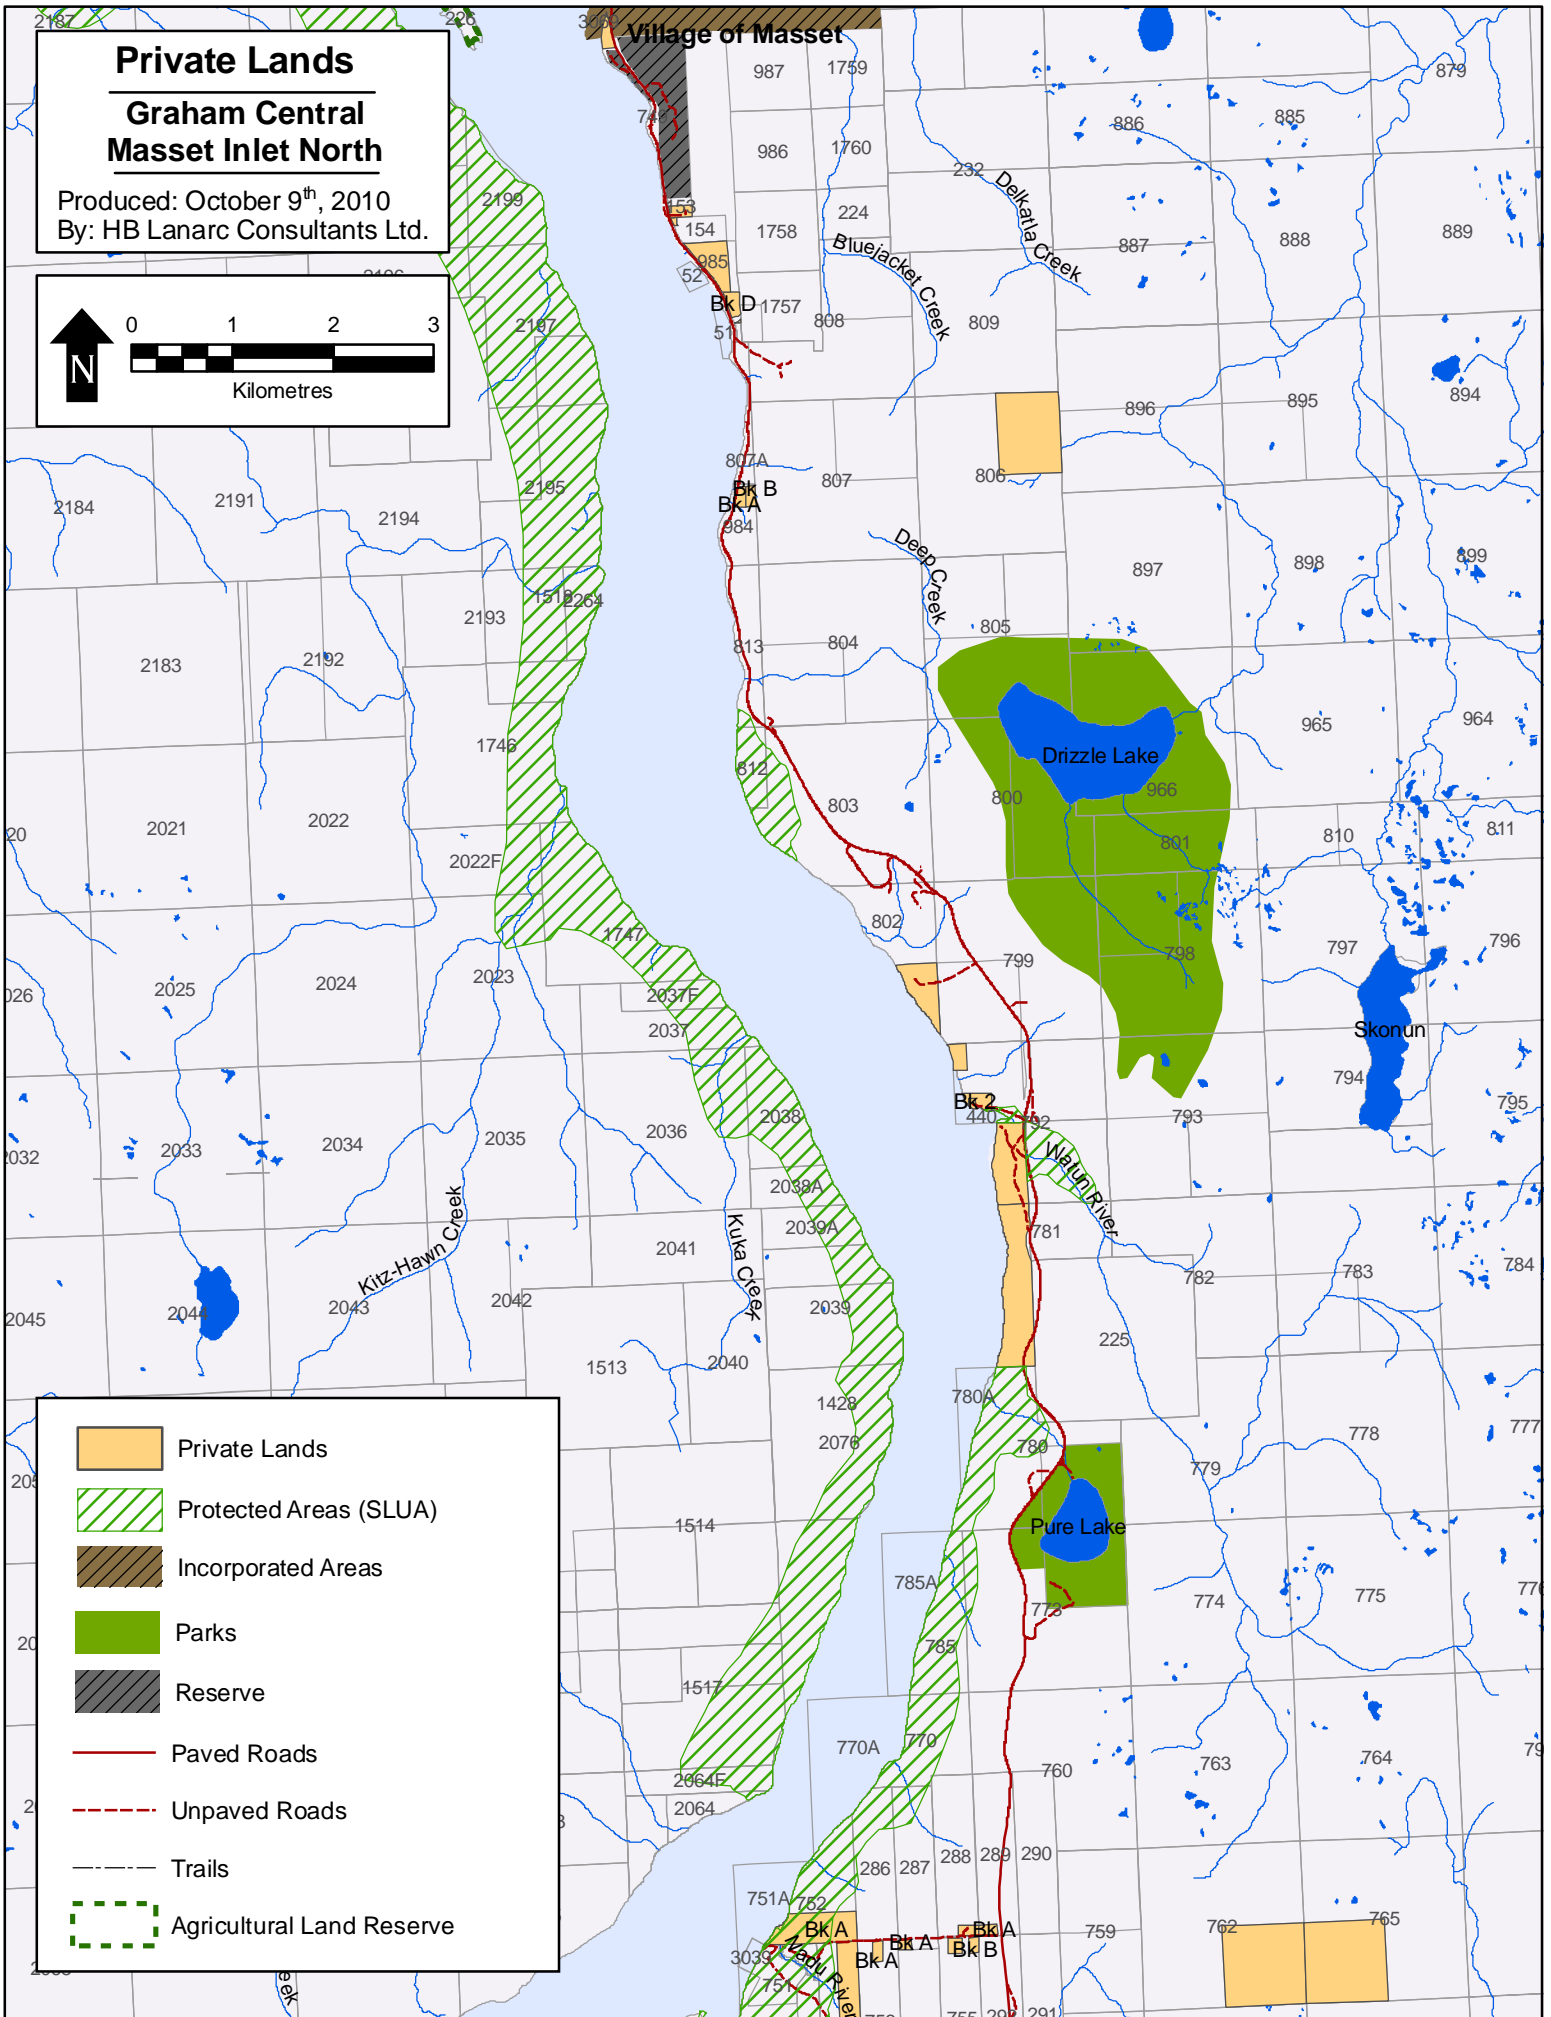

Private Lands

Graham Central Masset Inlet North

Produced: October 9th, 2010
By: HB Lanarc Consultants Ltd.

	Private Lands
	Protected Areas (SLUA)
	Incorporated Areas
	Parks
	Reserve
	Paved Roads
	Unpaved Roads
	Trails
	Agricultural Land Reserve